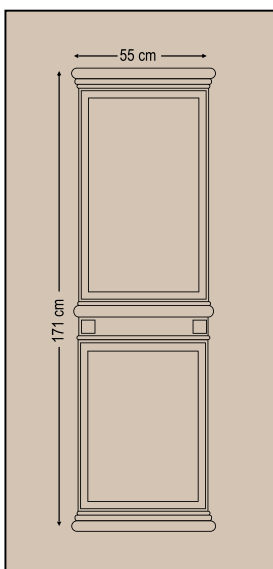

3770

Double side panel - no glasses

Τυφλό δύο όψεων

3772

One glass rice type

Ένα τζάμι ρυζάκι

Design Dimensions

entrance door evolution