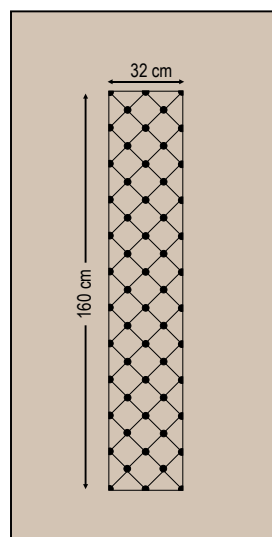

Designs Dimensions