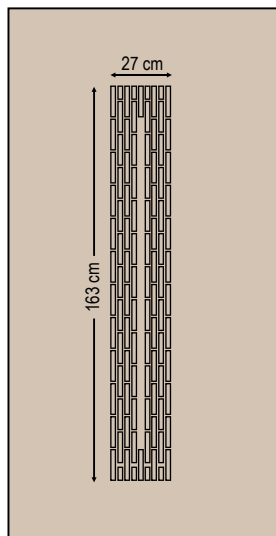

3213

Double side panel - no glasses
Τυφλό δύο όψεων