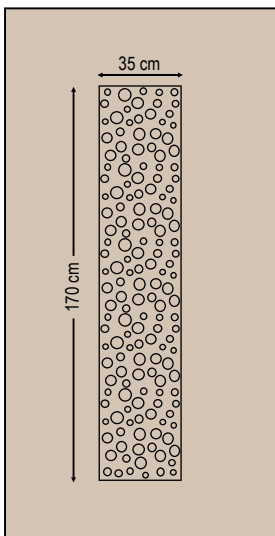

3213

Double side panel - no glasses
Τυφλό δύο όψεων