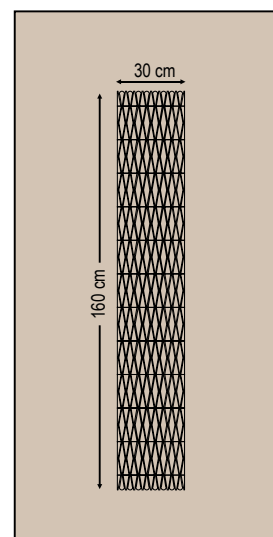

Designs Dimensions